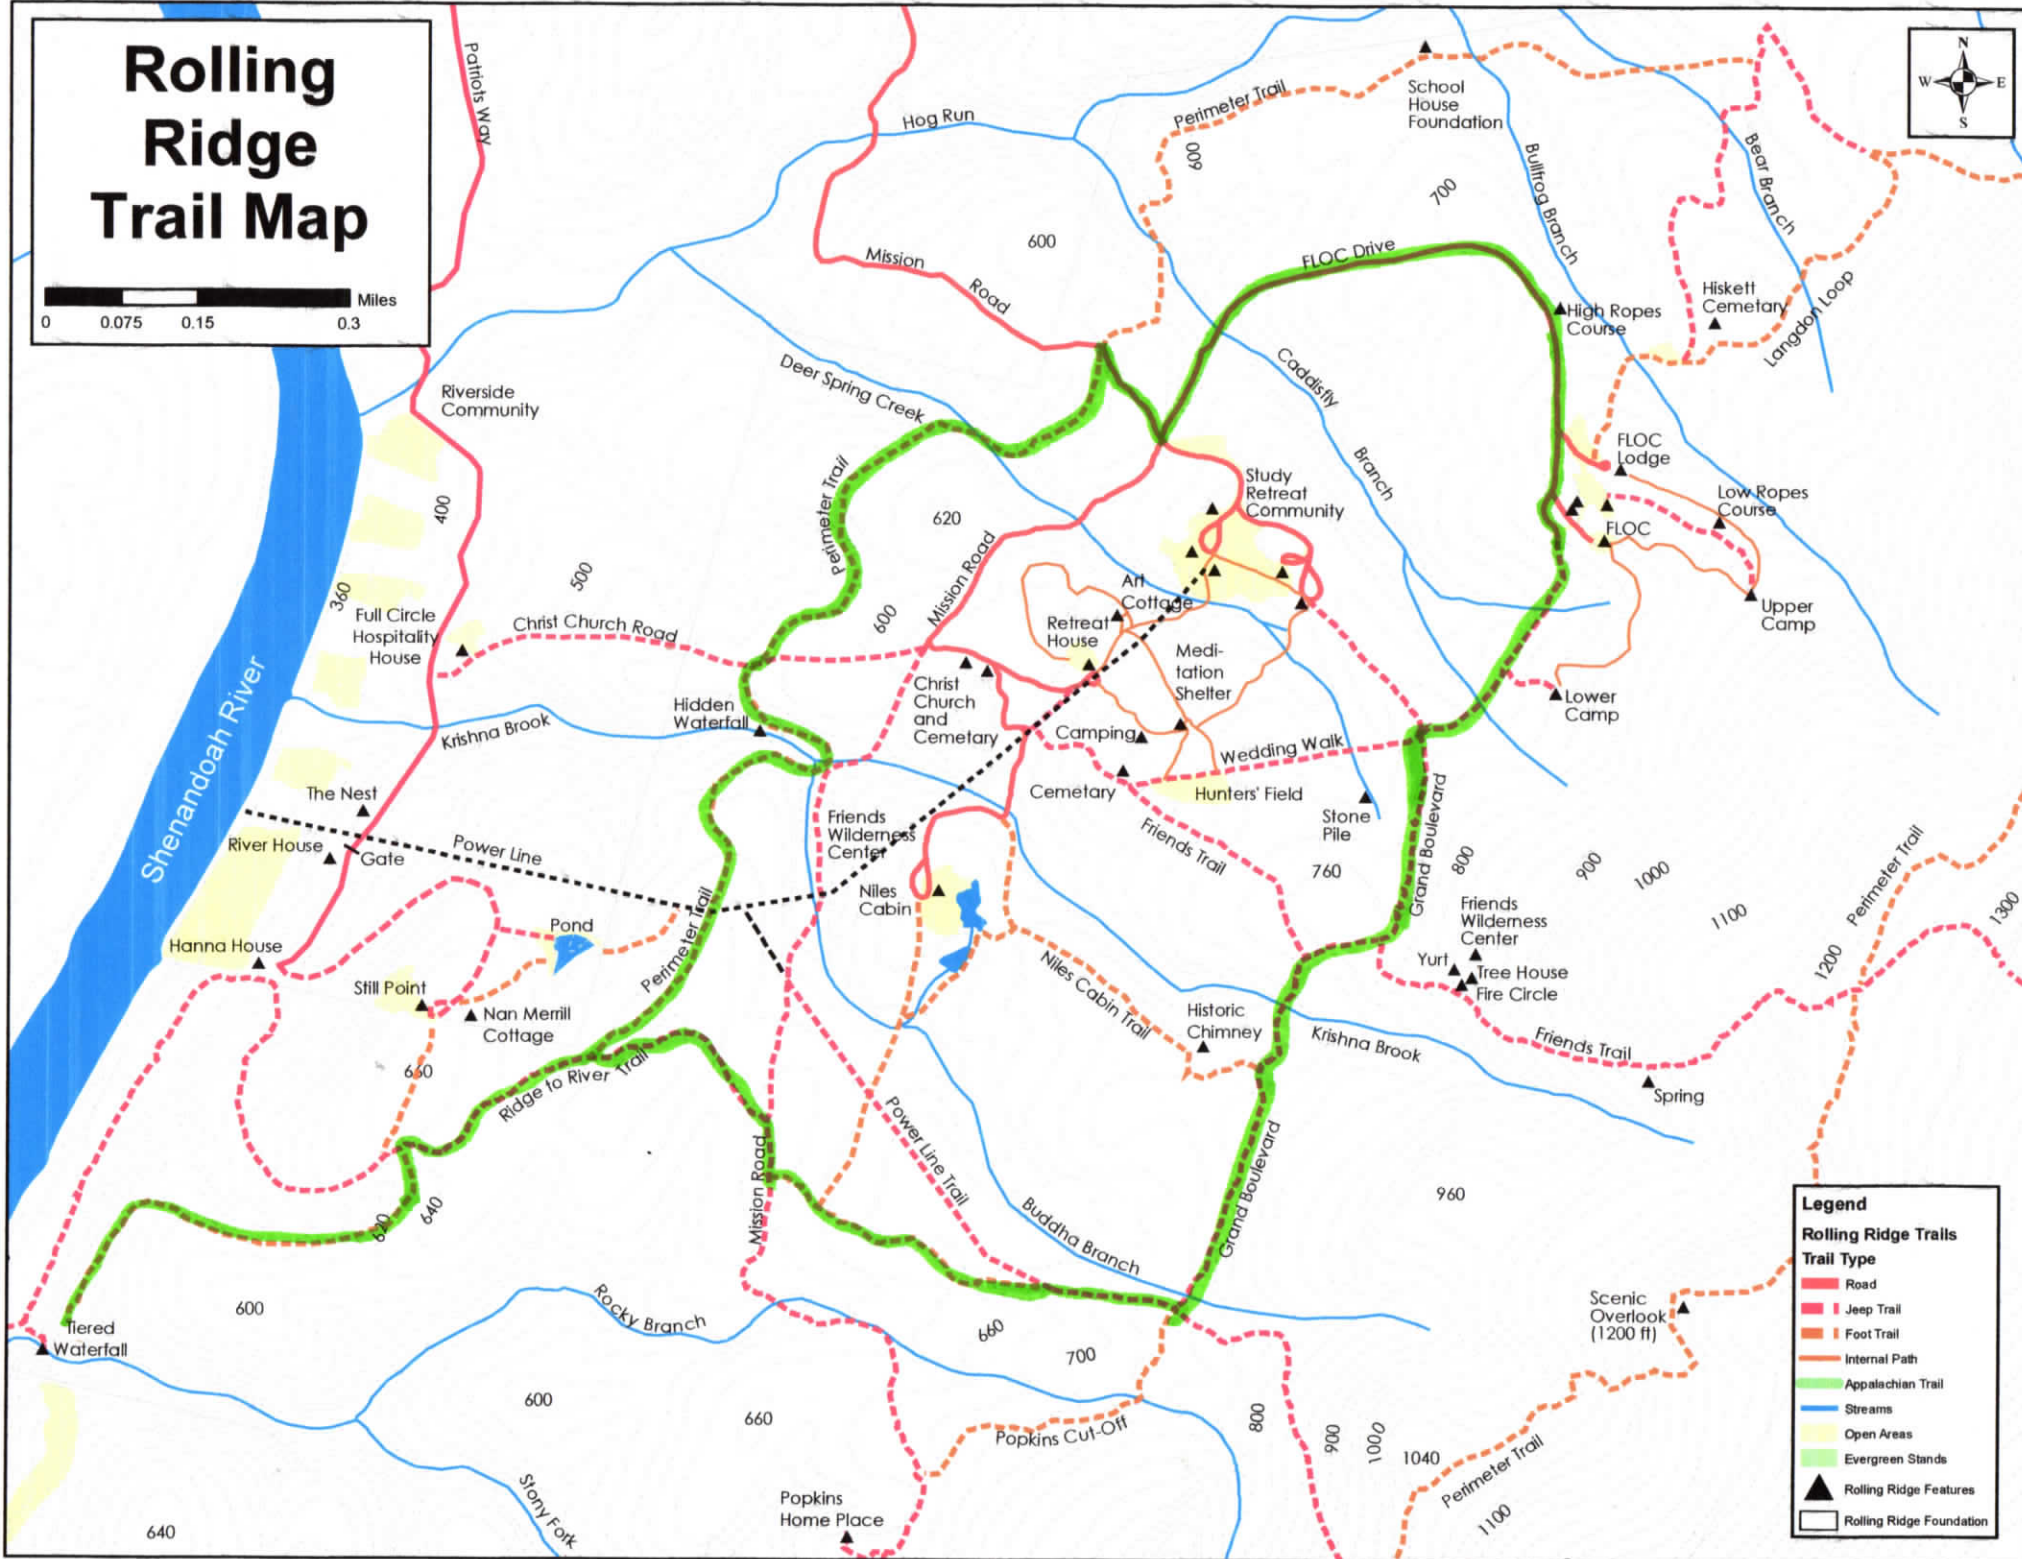

Rolling Ridge Trail Map

Legend

Rolling Ridge Trails

Trail Type

- Road
- - - Jeep Trail
- - - Foot Trail
- Internal Path
- Appalachian Trail
- Streams
- Open Areas
- Evergreen Stands
- ▲ Rolling Ridge Features
- Rolling Ridge Foundation