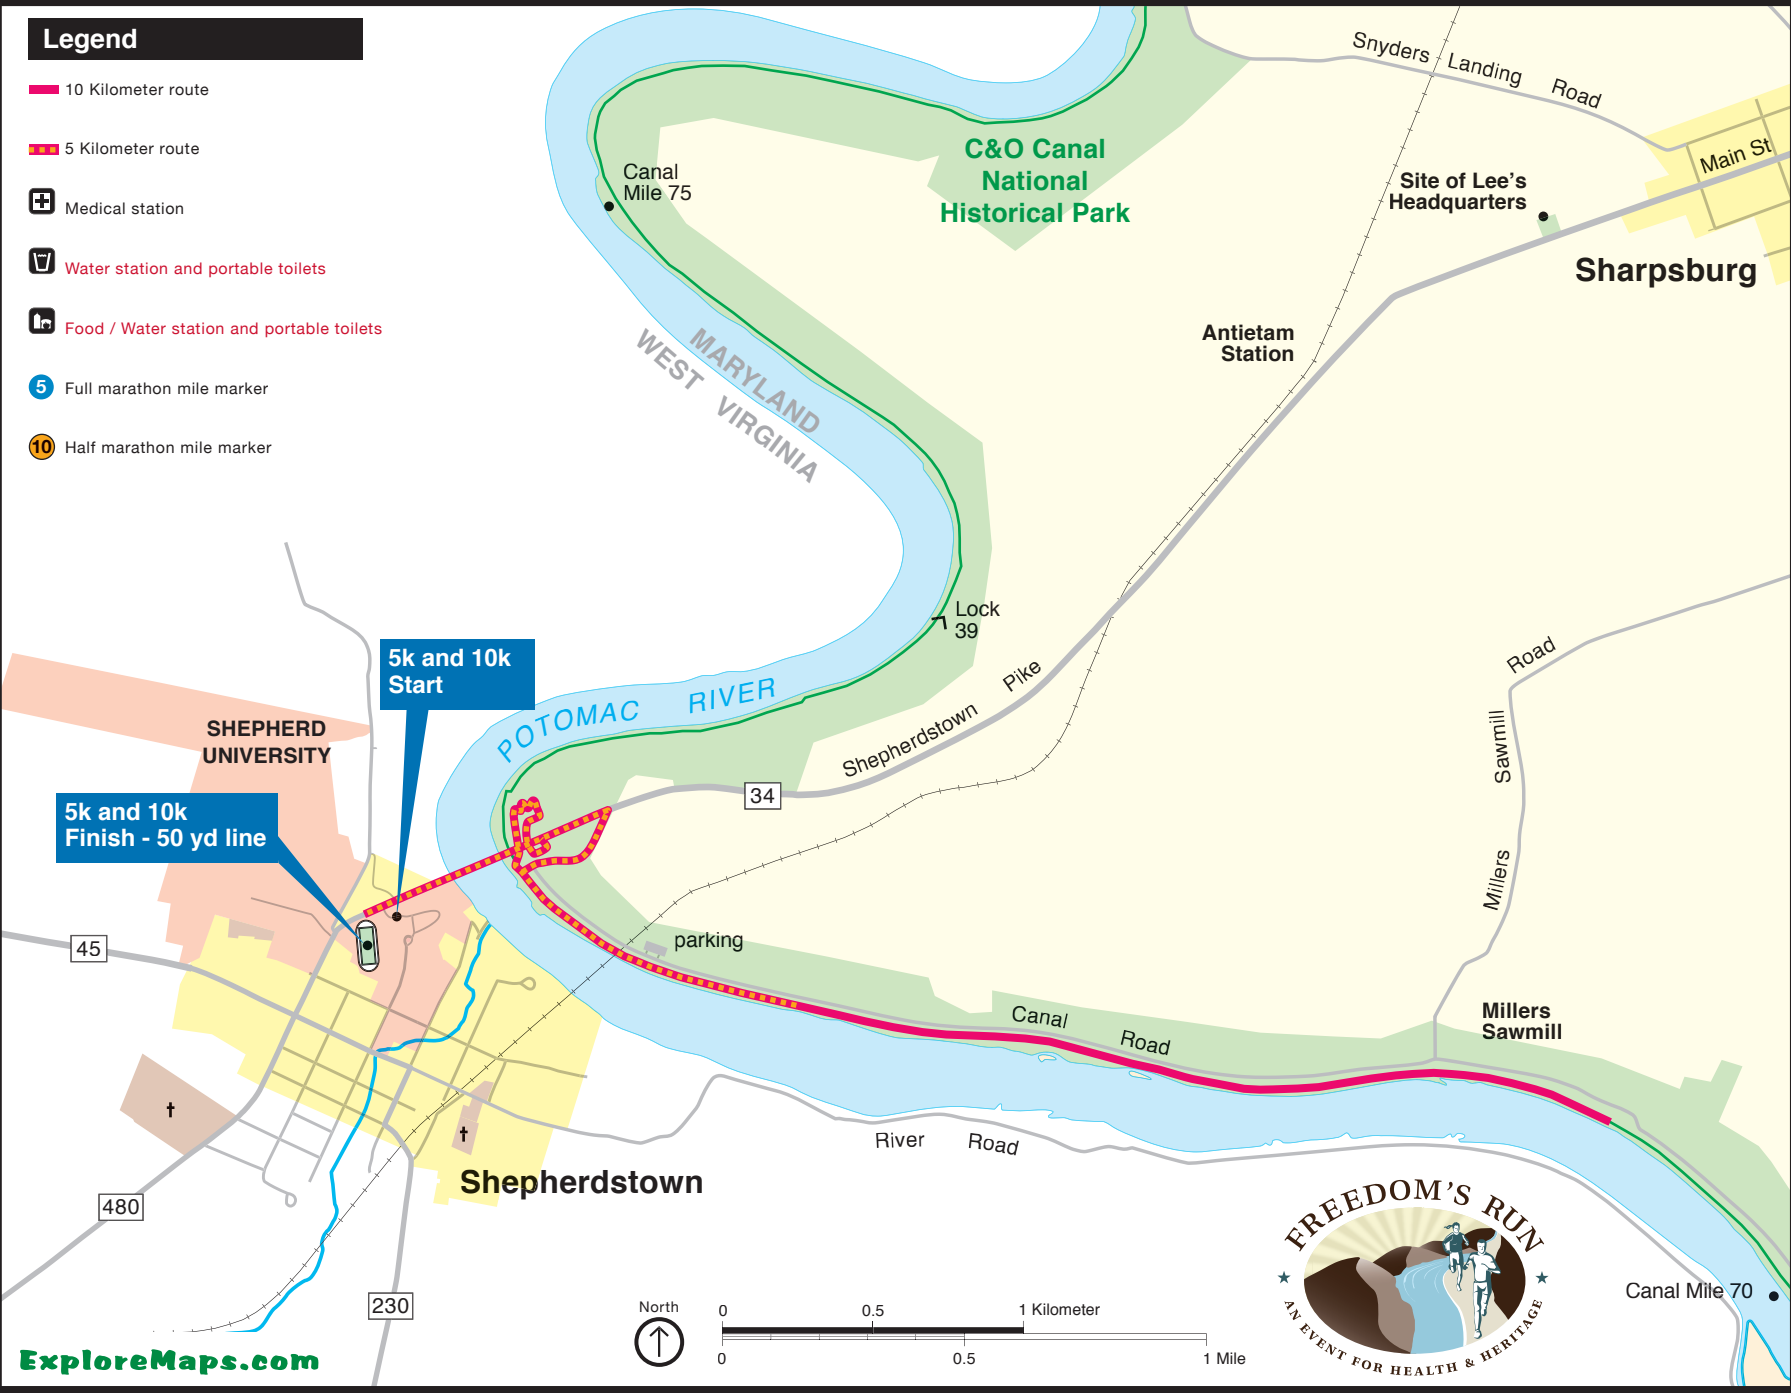

# Legend

10 Kilometer route

5 Kilometer route

Medical station

Water station and portable toilets

Food / Water station and portable toilets

5 Full marathon mile marker

10 Half marathon mile marker

5k and 10k Start

5k and 10k Finish - 50 yd line